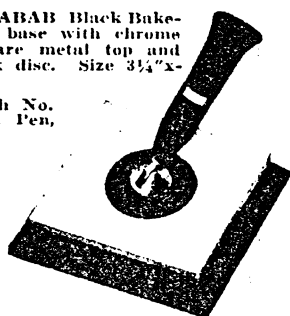

No. A-113 CABAB Black Bakelite square base with chrome plated square metal top and small black disc. Size 3 3/4" x 3 3/4".

A-113 with No. 5D-X Desk Pen, $7.00.